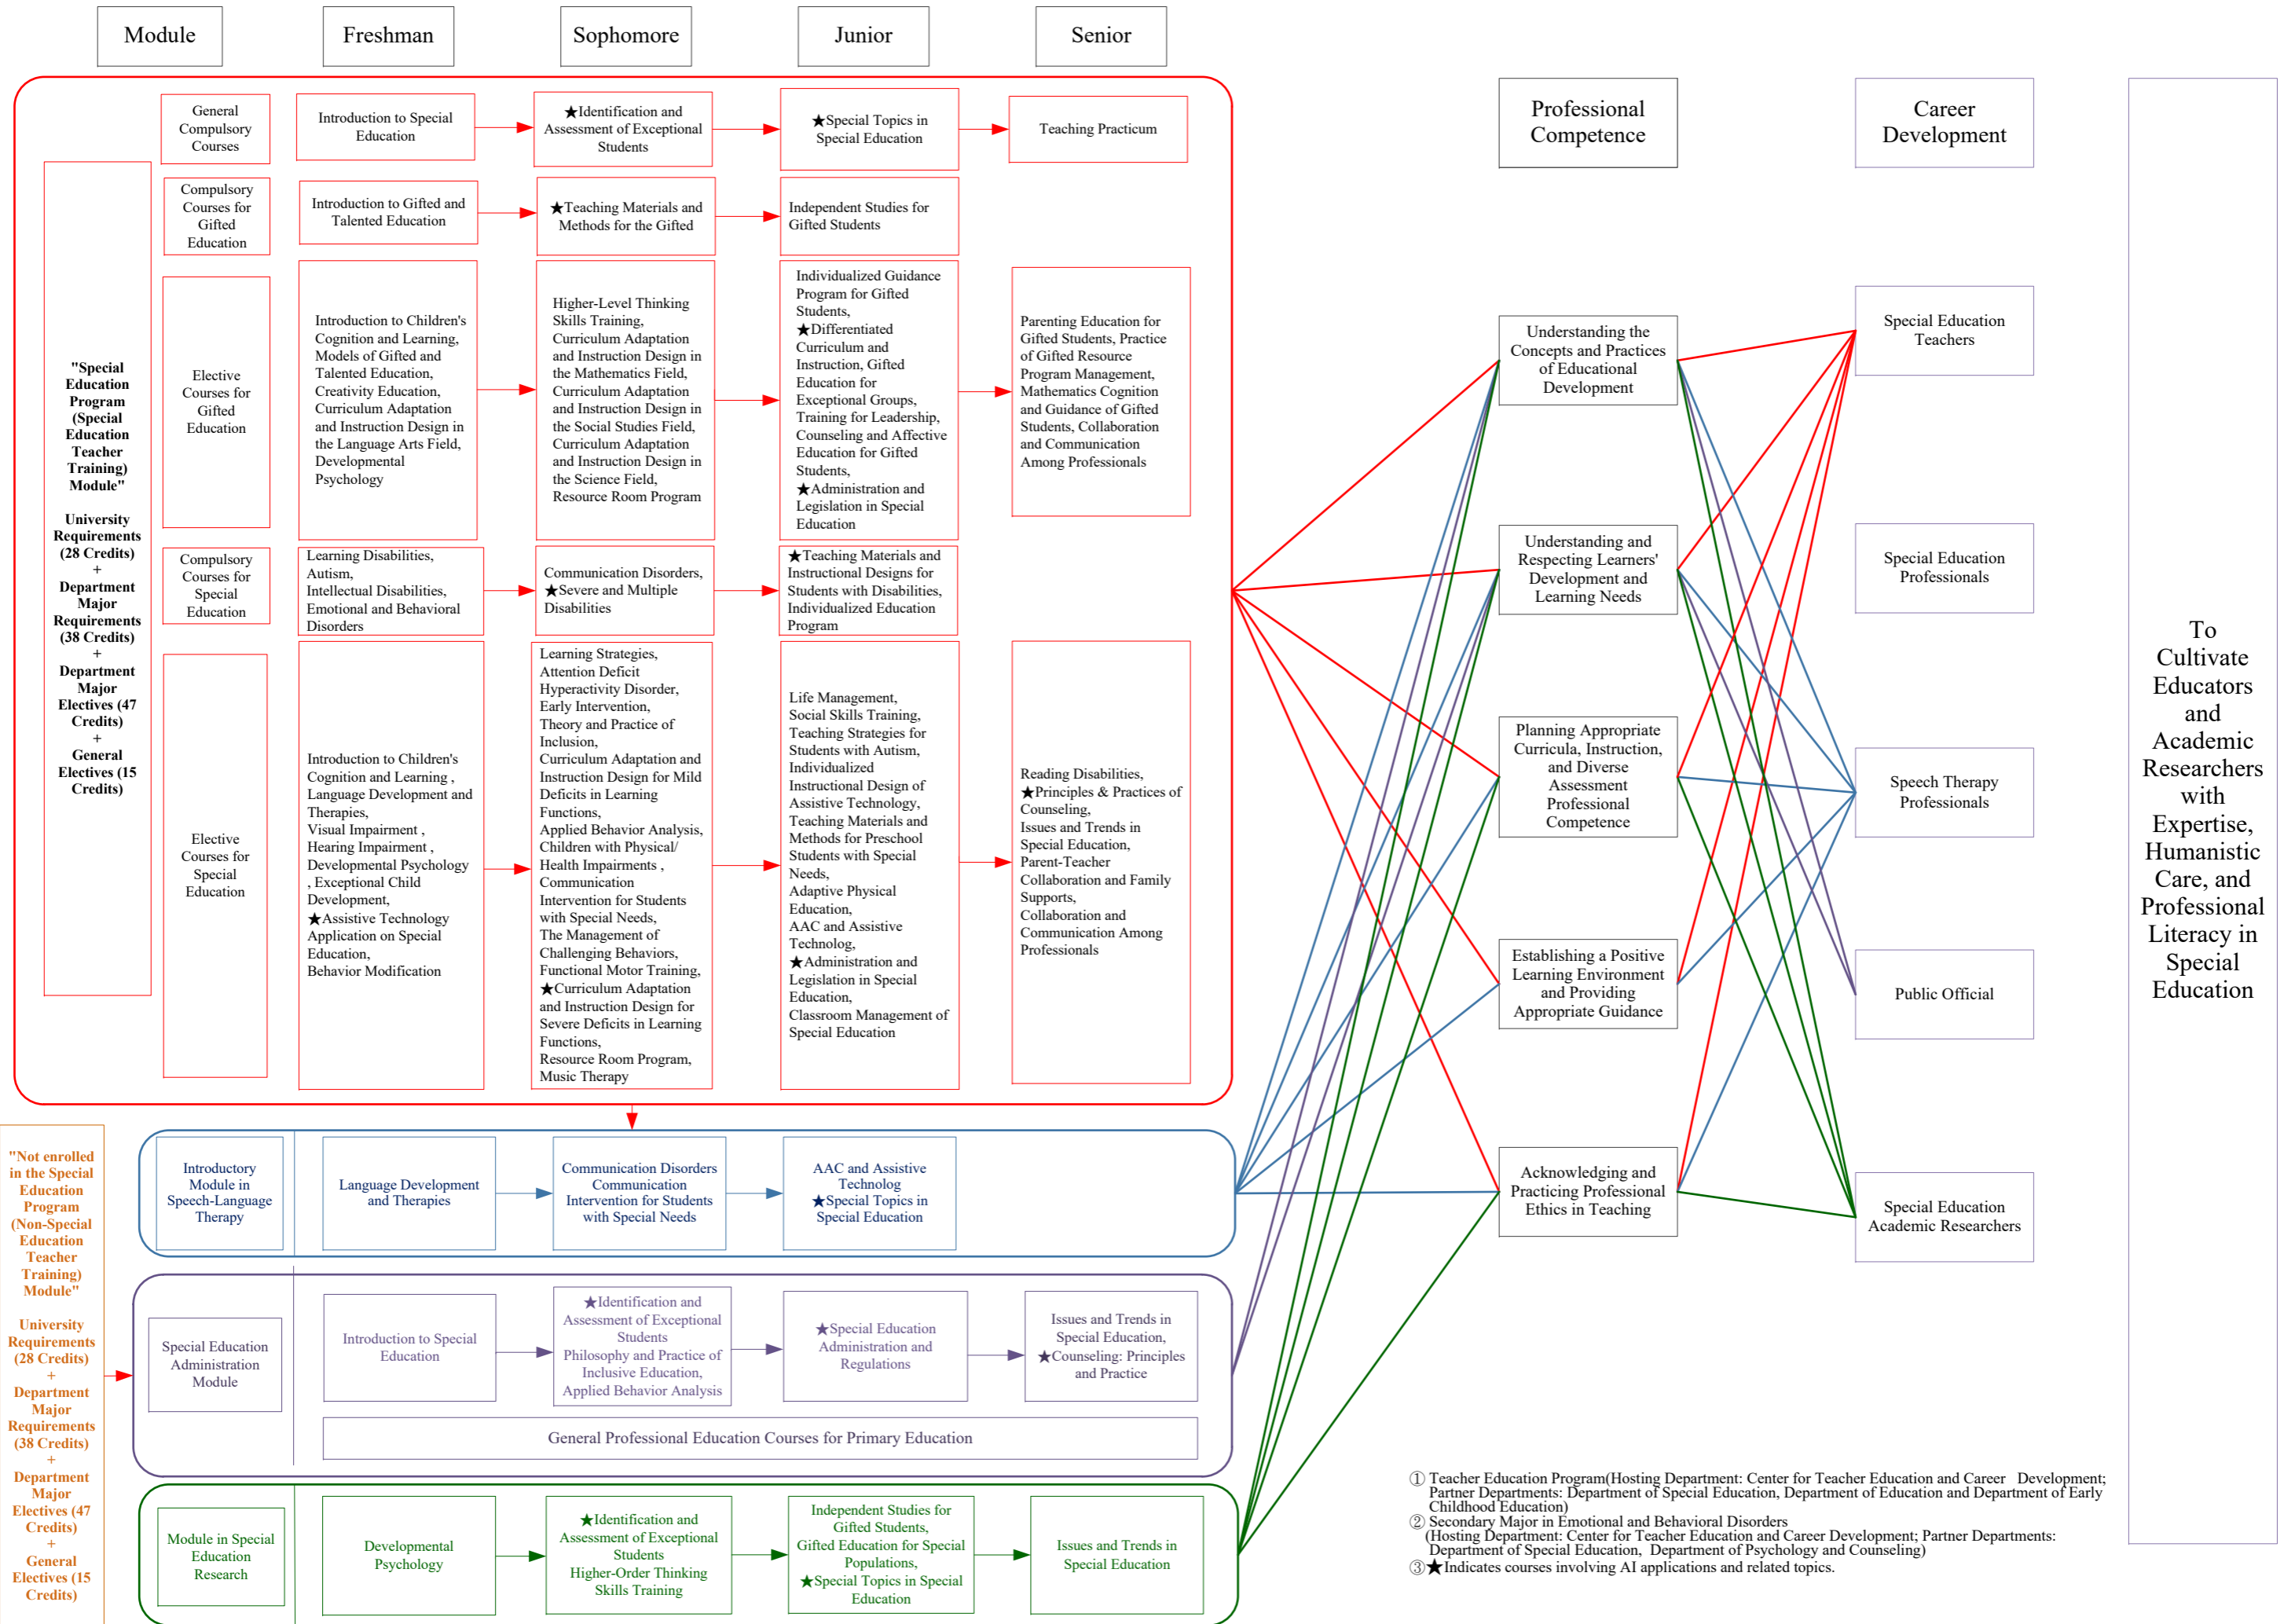

# 特殊教育學系課程地圖

# Course Map of Department of Special Education (Bachelor's Program)

① Teacher Education Program (Hosting Department: Center for Teacher Education and Career Development; Partner Departments: Department of Special Education, Department of Education and Department of Early Childhood Education)

② Secondary Major in Emotional and Behavioral Disorders (Hosting Department: Center for Teacher Education and Career Development; Partner Departments: Department of Special Education, Department of Psychology and Counseling)

③ ★ Indicates courses involving AI applications and related topics.