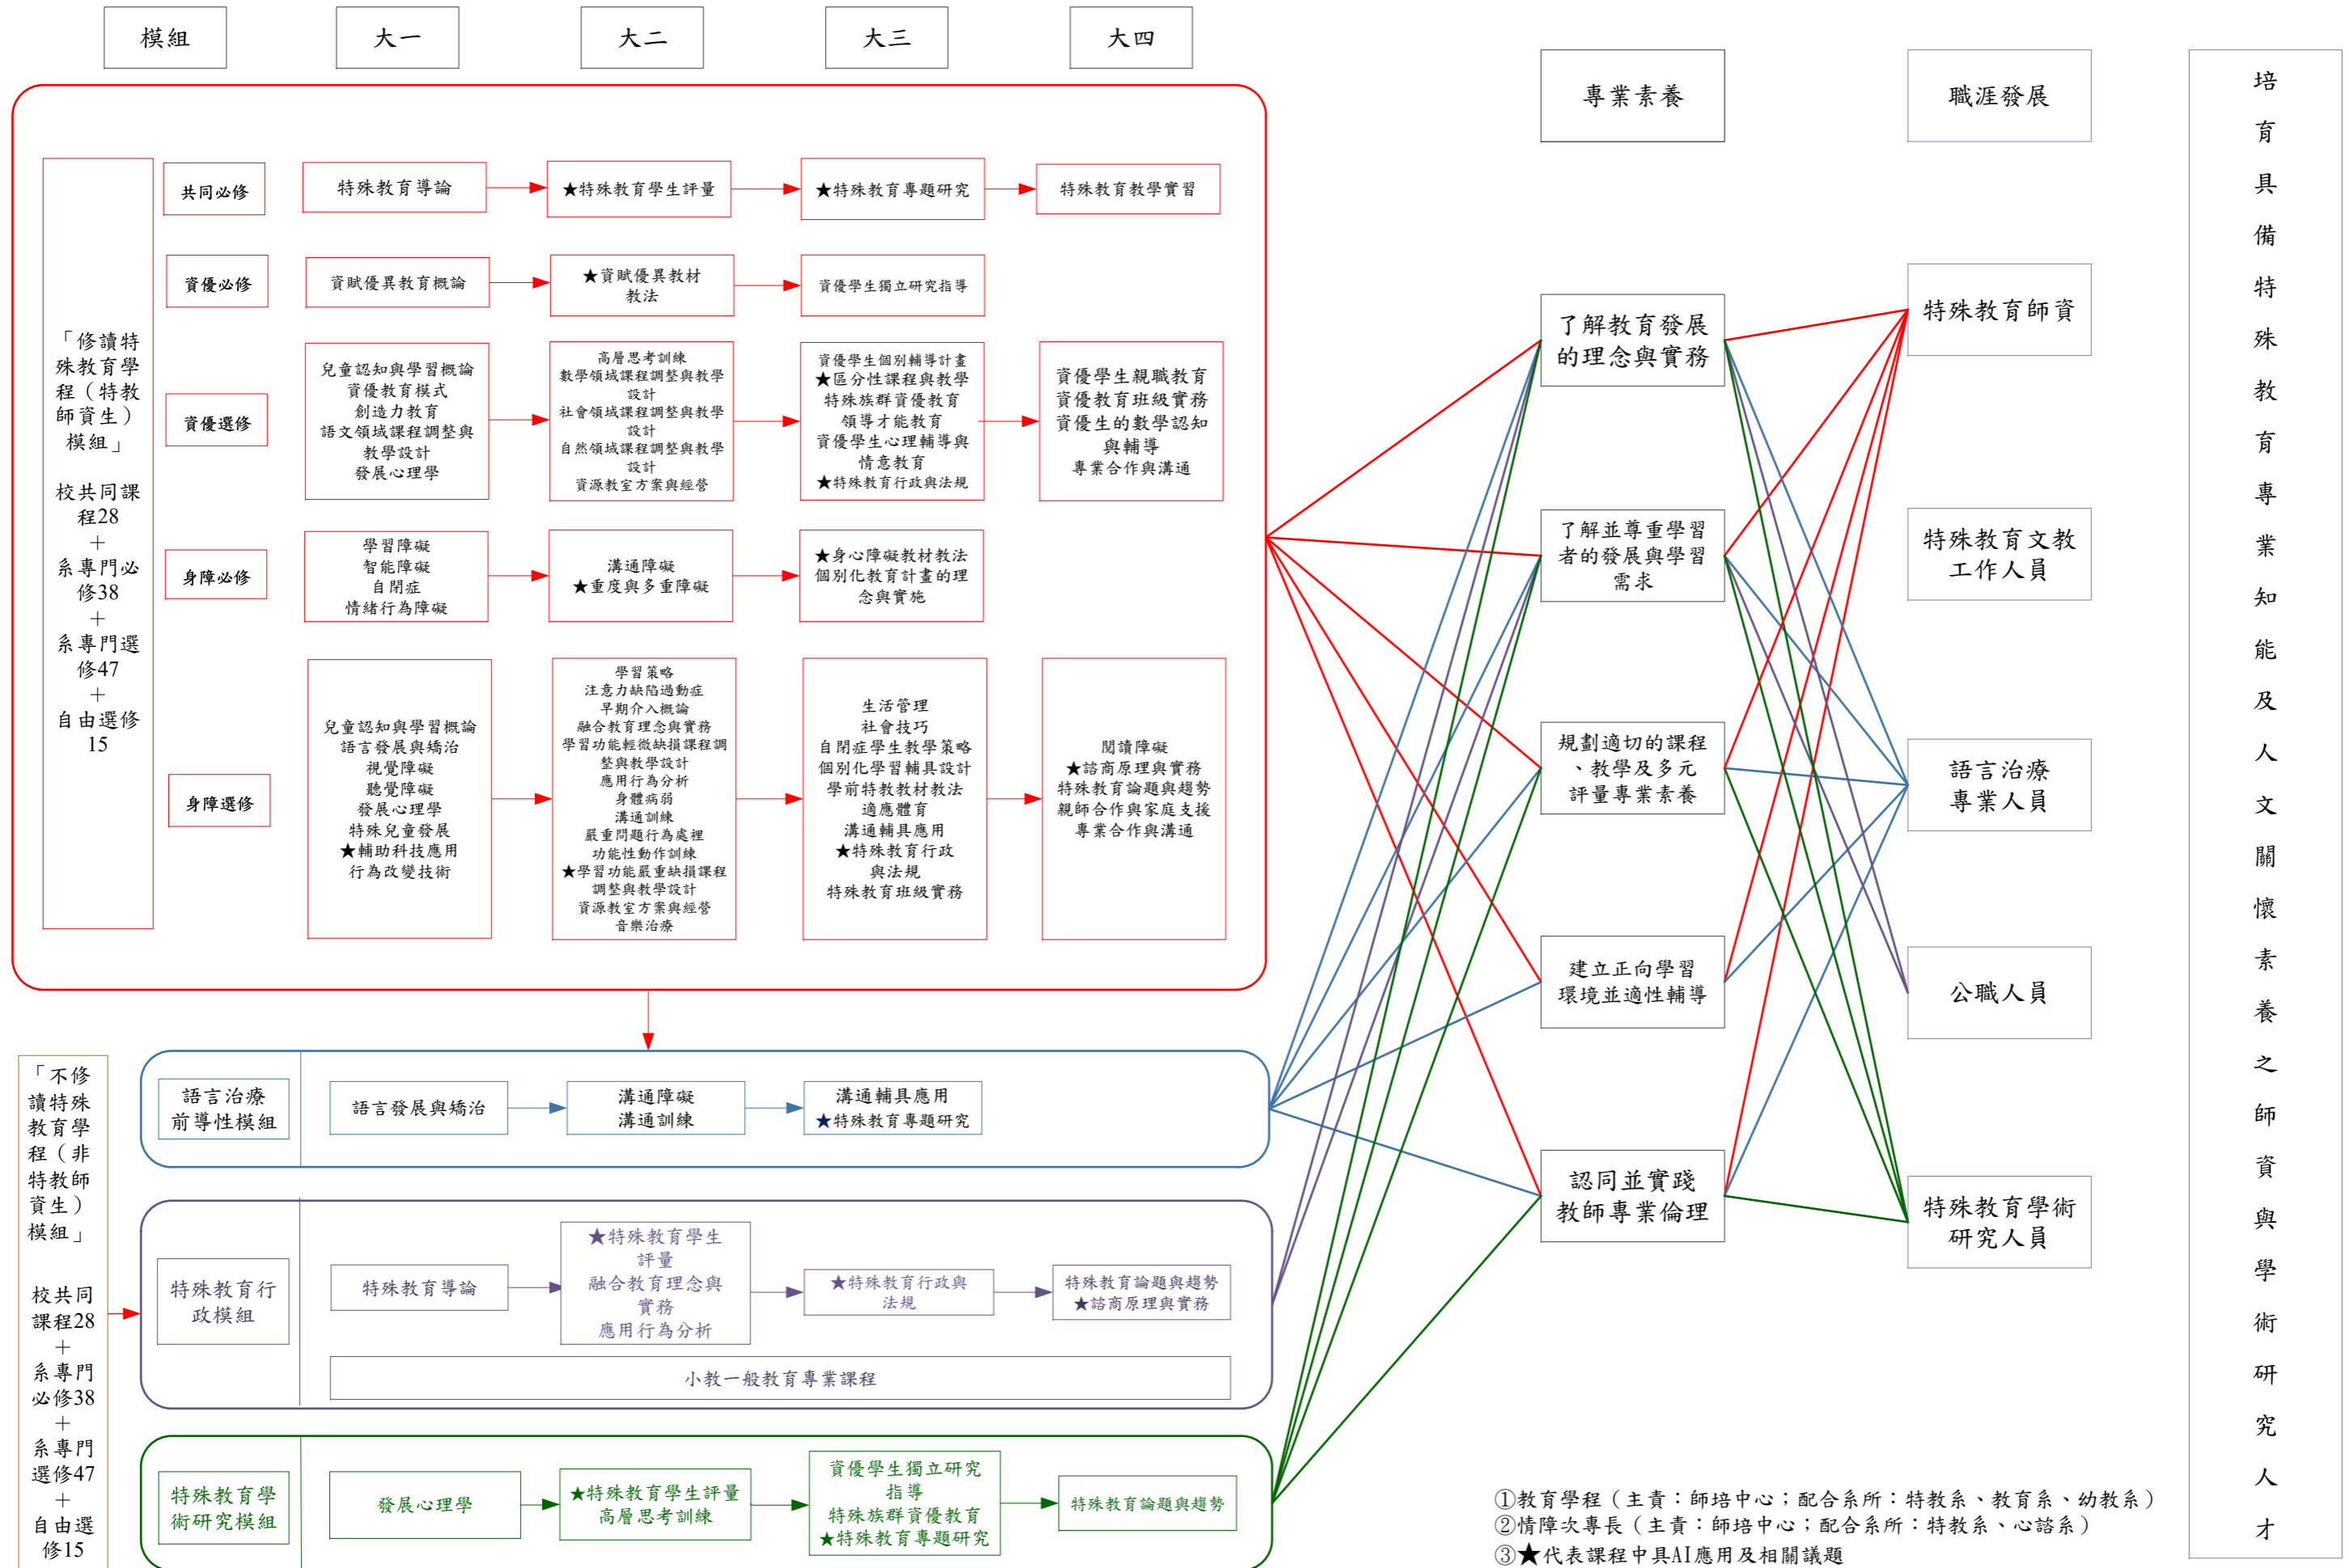

# 特殊教育學系課程地圖

# Course Map of Department of Special Education (Bachelor's Program)

① Teacher Education Program (Hosting Department: Center for Teacher Education and Career Development; Partner Departments: Department of Special Education, Department of Education and Department of Early Childhood Education)

② Secondary Major in Emotional and Behavioral Disorders (Hosting Department: Center for Teacher Education and Career Development; Partner Departments: Department of Special Education, Department of Psychology and Counseling)

③ ★ Indicates courses involving AI applications and related topics.